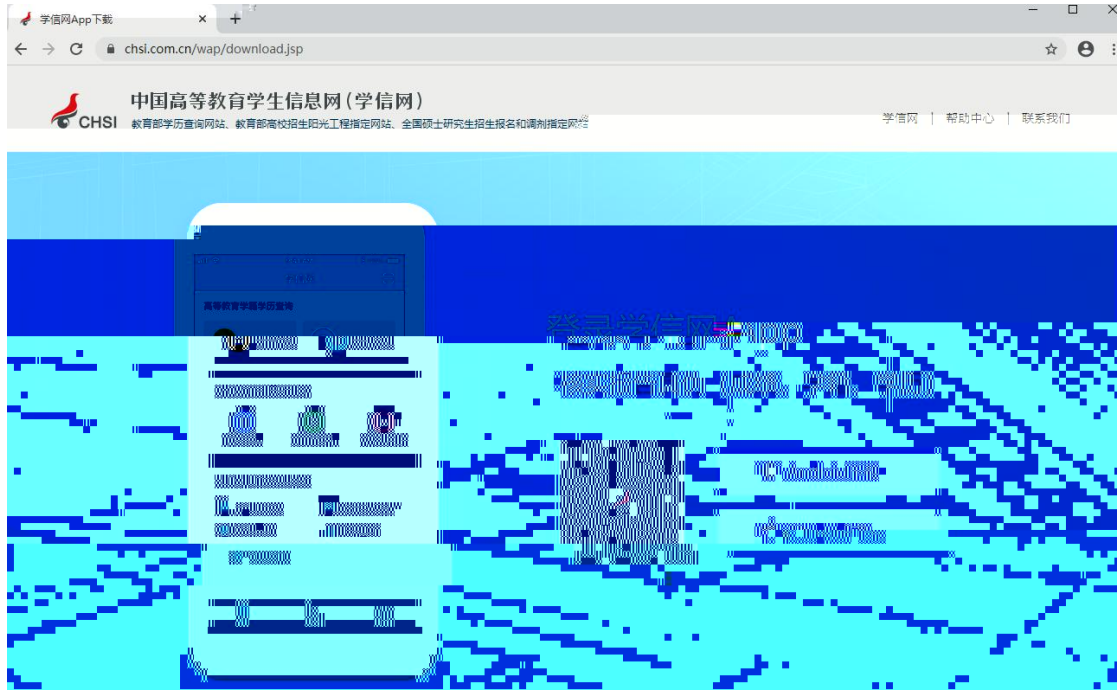

Chrome

App

App

App

App

App

<https://www.chsi.com.cn/wap/download.jsp>

App